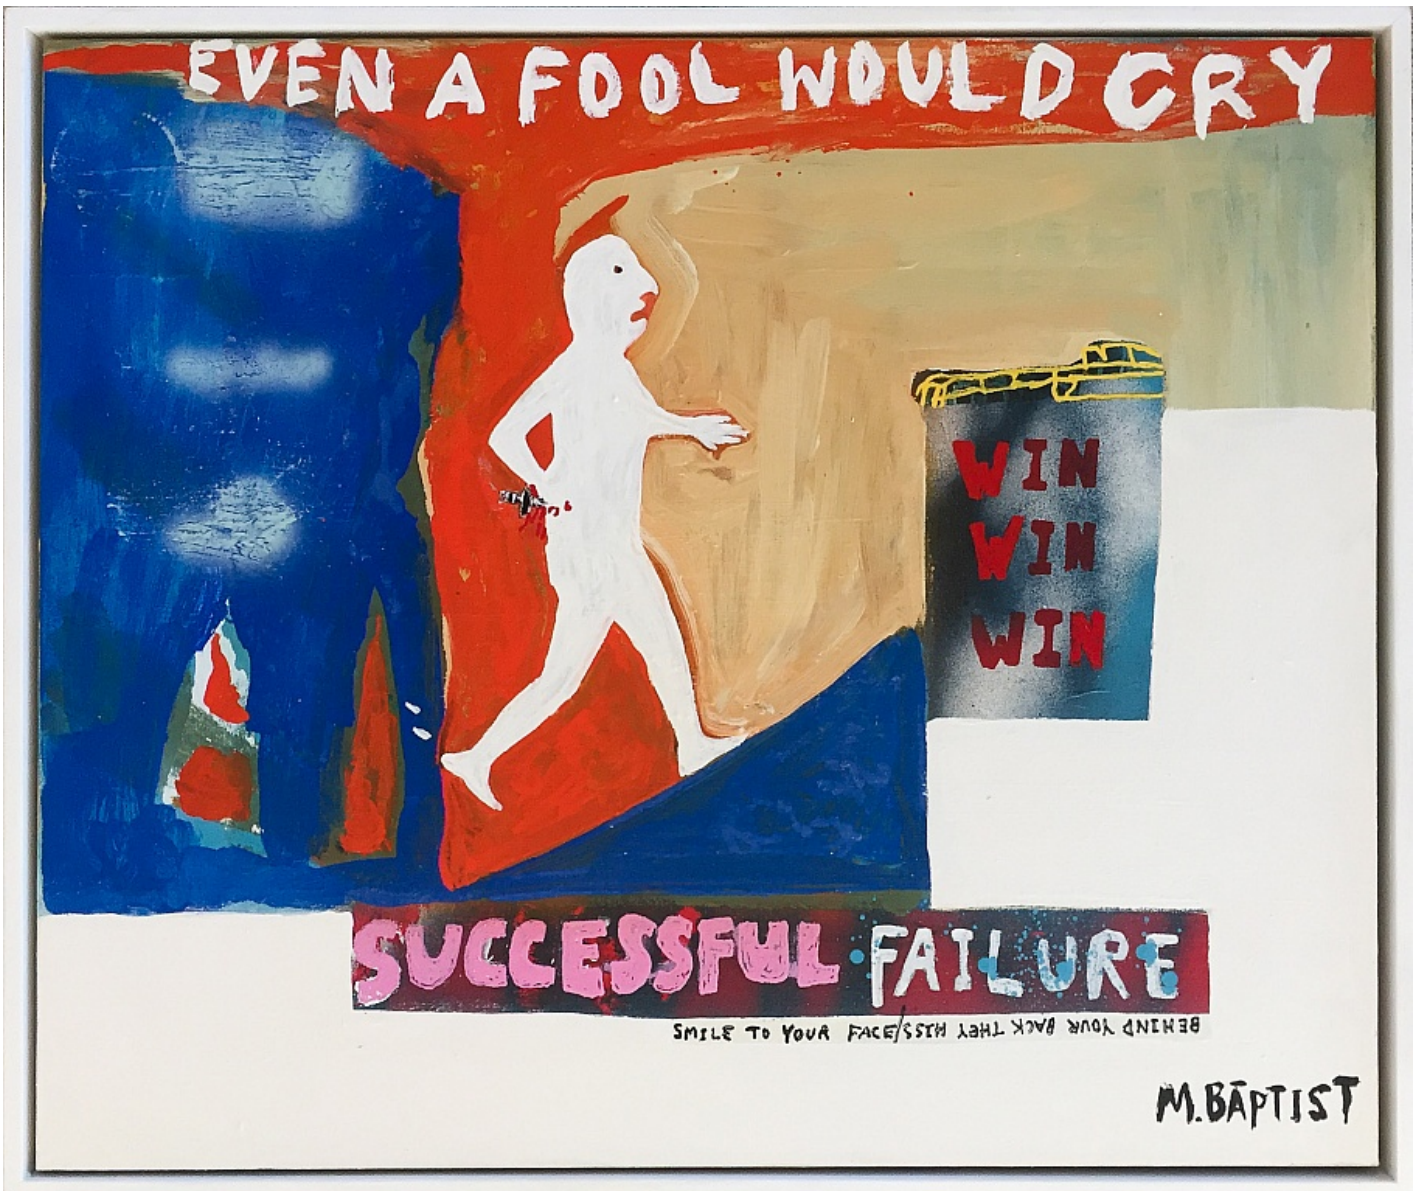

Marty Baptist
Successful Failure, 2019
Acrylic, aerosol enamel on linen
60h x 74w cm
MB023
A$ 1,200.00
(Available)

ACCOUNT DETAILS

BANK : WESTPAC
ACCOUNT NAME: BYRON BAY LIBRARY EXHIBITION SPACE
BSB NO : 032 573
ACCOUNT NO : 289 215
SWIFT CODE : WPACAU2S
(ALTERNATE 11-CHARACTER SWIFT CODE) : WPACAU2SXXX

PAYMENT DETAILS

LONE GOAT GALLERY
ADDRESS : 28 LAWSON STREET
BYRON BAY NSW 2481
ABN : 14 472 131 473
PH : +61 421009862
CONTACT : ANDREW MCDONALD