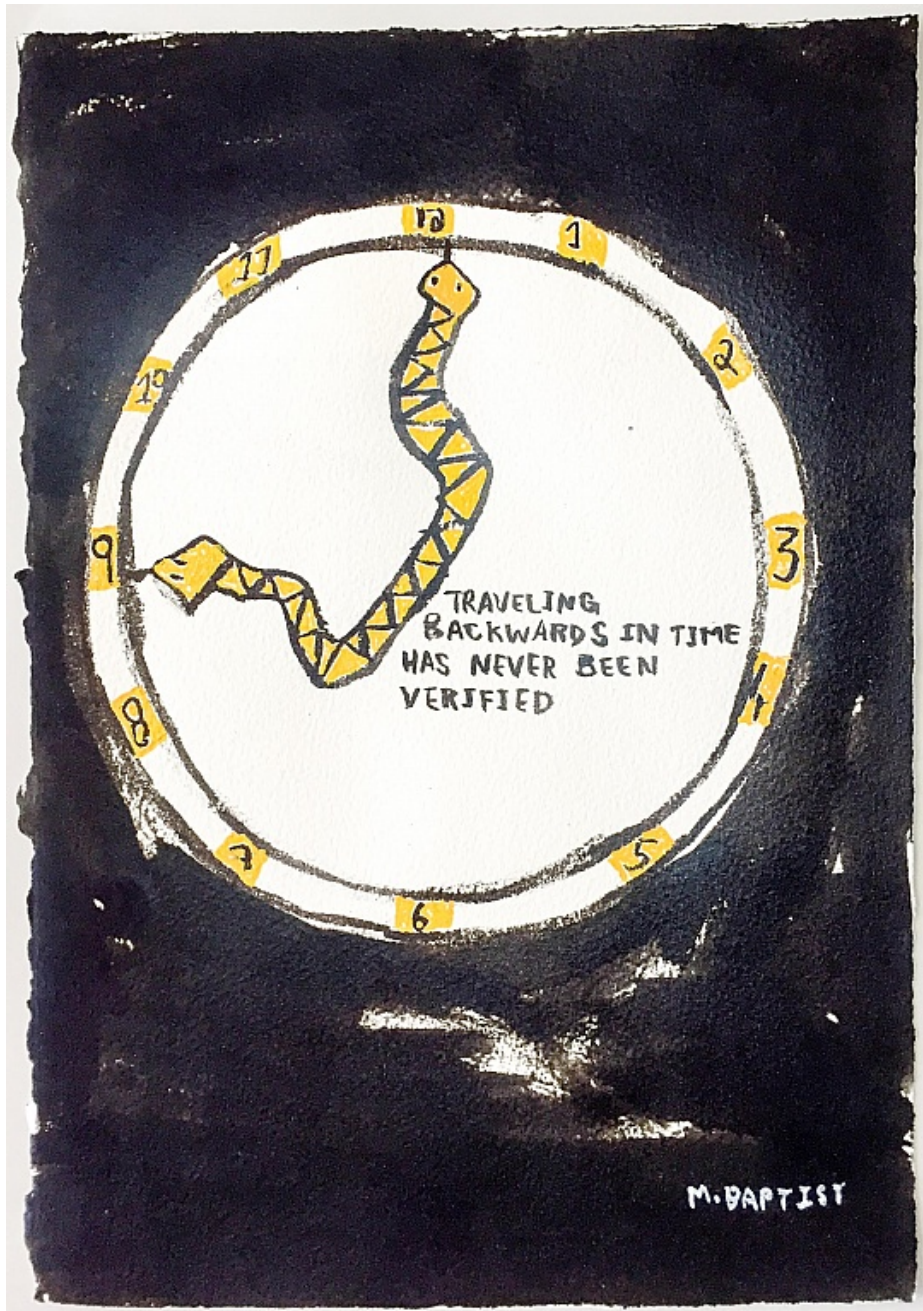

Marty Baptist
Travelling Backwards, 2019
Mixed media on paper
30h x 20w cm
MB031
A$ 300.00
(Available)

ACCOUNT DETAILS

BANK : WESTPAC
ACCOUNT NAME: BYRON BAY LIBRARY EXHIBITION SPACE
BSB NO : 032 573
ACCOUNT NO : 289 215
SWIFT CODE : WPACAU2S
(ALTERNATE 11-CHARACTER SWIFT CODE) : WPACAU2SXXX

PAYMENT DETAILS

LONE GOAT GALLERY
ADDRESS : 28 LAWSON STREET
BYRON BAY NSW 2481
ABN : 14 472 131 473
PH : +61 421009862
CONTACT : ANDREW MCDONALD