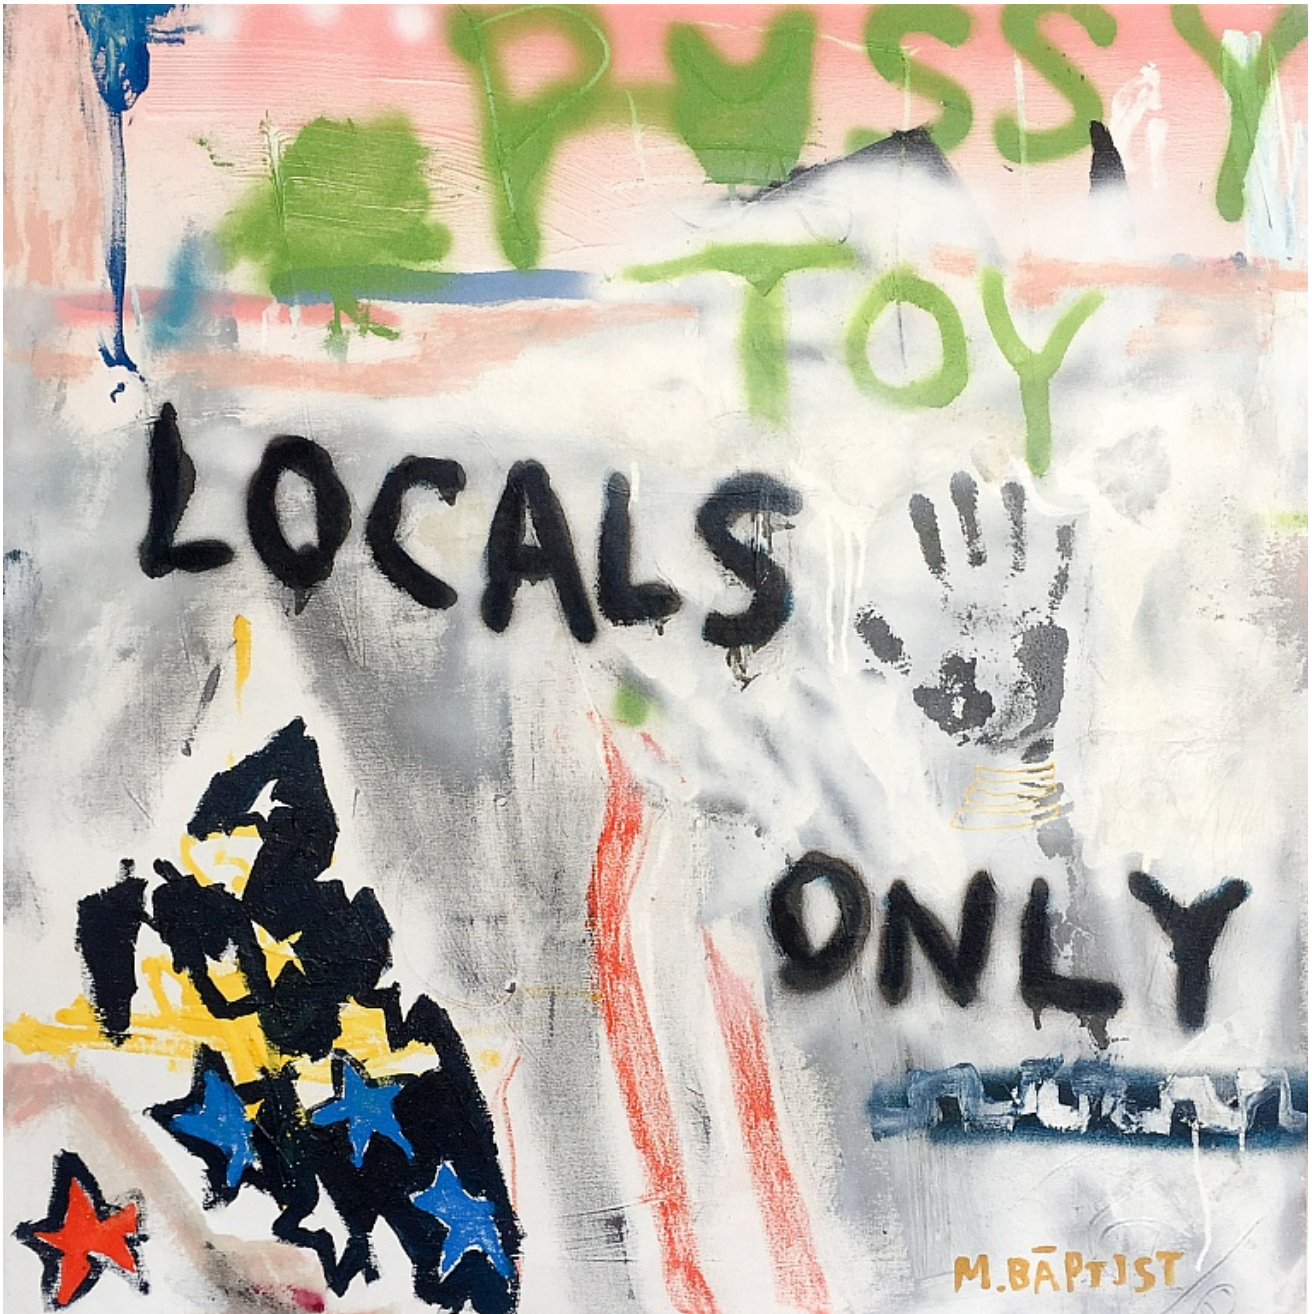

Marty Baptist
Locals Only, 2019
Acrylic, oil stick, aerosol enamel on canvas
88h x 88w cm
MB033
A$ 1,700.00
(Available)

ACCOUNT DETAILS

BANK : WESTPAC
ACCOUNT NAME: BYRON BAY LIBRARY EXHIBITION SPACE
BSB NO : 032 573
ACCOUNT NO : 289 215
SWIFT CODE : WPACAU2S
(ALTERNATE 11-CHARACTER SWIFT CODE) : WPACAU2SXXX

PAYMENT DETAILS

LONE GOAT GALLERY
ADDRESS : 28 LAWSON STREET
BYRON BAY NSW 2481
ABN : 14 472 131 473
PH : +61 421009862
CONTACT : ANDREW MCDONALD