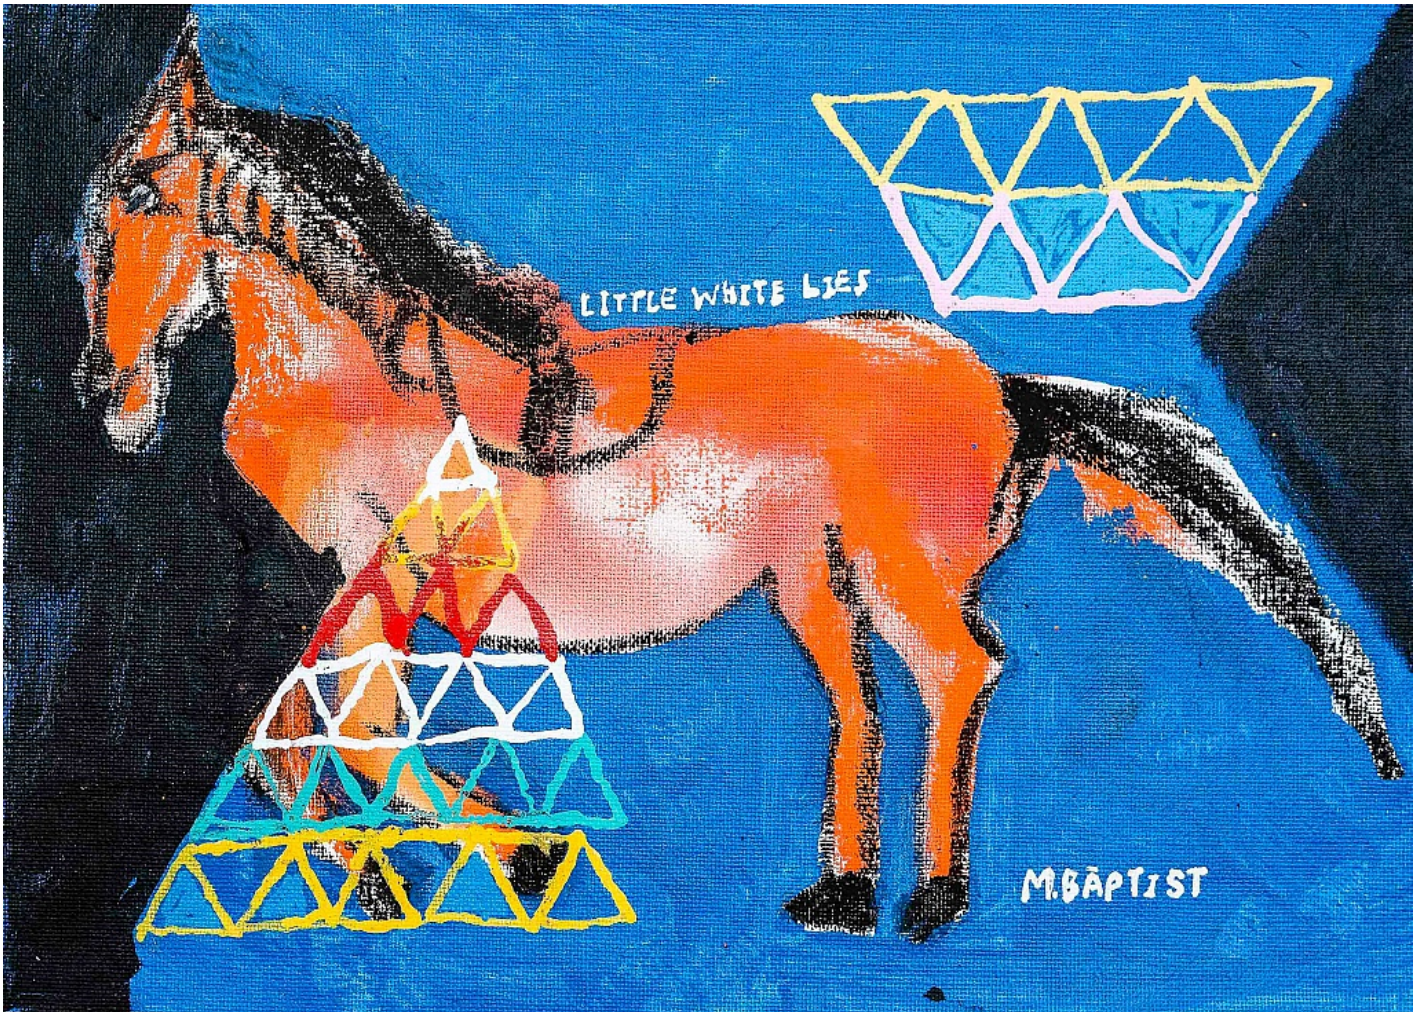

Marty Baptist
Little White Lies, 2019
Mixed media on linen
30h x 20w cm
MB029
A$ 300.00
(Available)

ACCOUNT DETAILS

BANK : WESTPAC
ACCOUNT NAME: BYRON BAY LIBRARY EXHIBITION SPACE
BSB NO : 032 573
ACCOUNT NO : 289 215
SWIFT CODE : WPACAU2S
(ALTERNATE 11-CHARACTER SWIFT CODE) : WPACAU2SXXX

PAYMENT DETAILS

LONE GOAT GALLERY
ADDRESS : 28 LAWSON STREET
BYRON BAY NSW 2481
ABN : 14 472 131 473
PH : +61 421009862
CONTACT : ANDREW MCDONALD