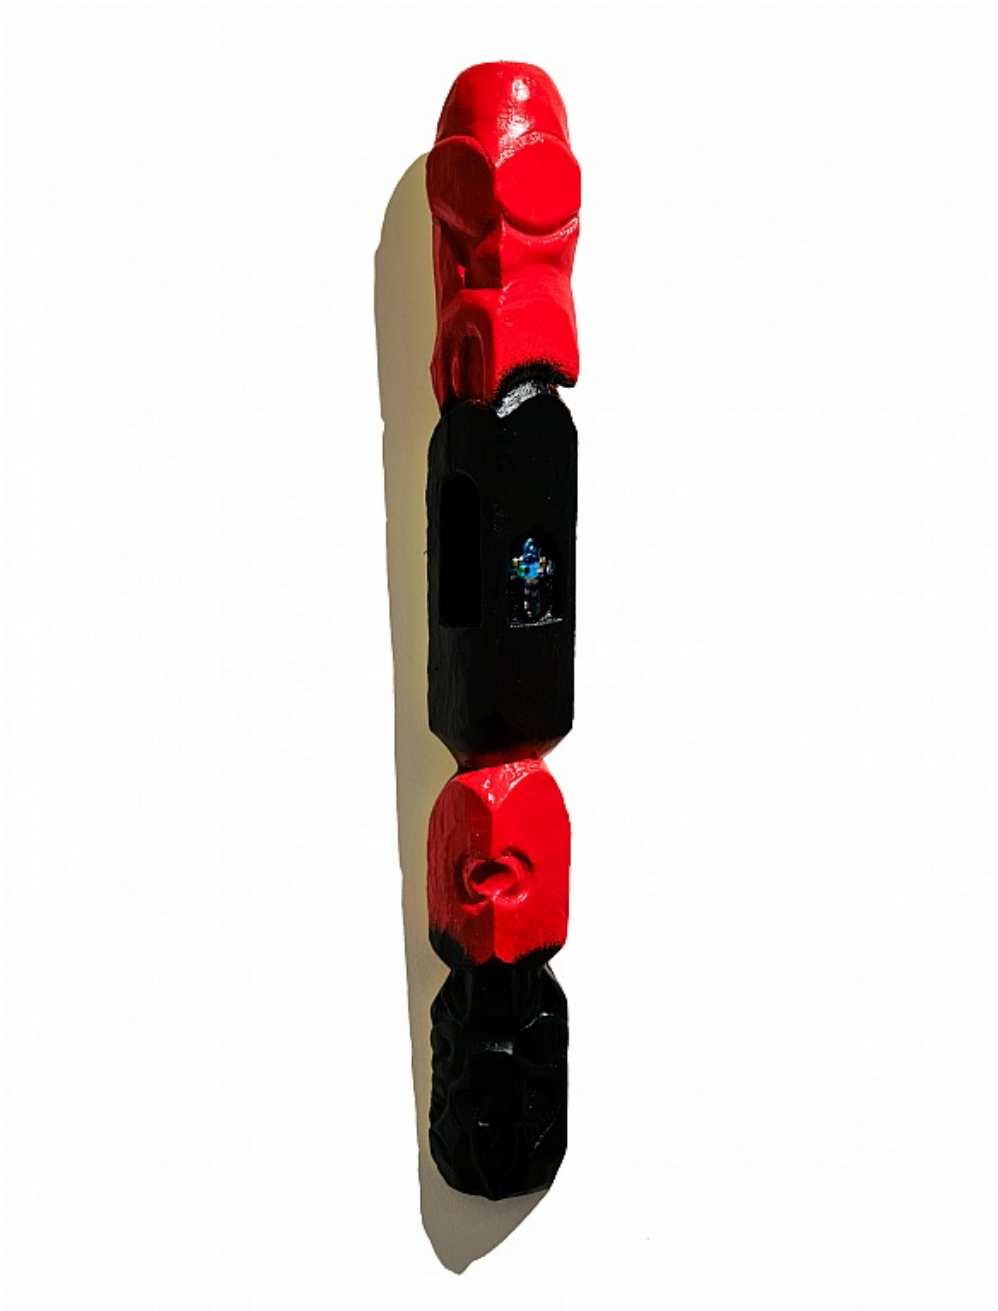

Lee Ralph
Decolonisation Blah Blah, 2019
Enamel on Kauri wood
68.50h x 10w x 5.50d cm
LR011
4_LR
A$ 500.00
(Available)

ACCOUNT DETAILS

BANK : WESTPAC
ACCOUNT NAME: BYRON BAY LIBRARY EXHIBITION SPACE
BSB NO : 032 573
ACCOUNT NO : 289 215
SWIFT CODE : WPACAU2S
(ALTERNATE 11-CHARACTER SWIFT CODE) : WPACAU2SXXX

PAYMENT DETAILS

LONE GOAT GALLERY
ADDRESS : 28 LAWSON STREET
BYRON BAY NSW 2481
ABN : 14 472 131 473
PH : +61 421009862
CONTACT : ANDREW MCDONALD