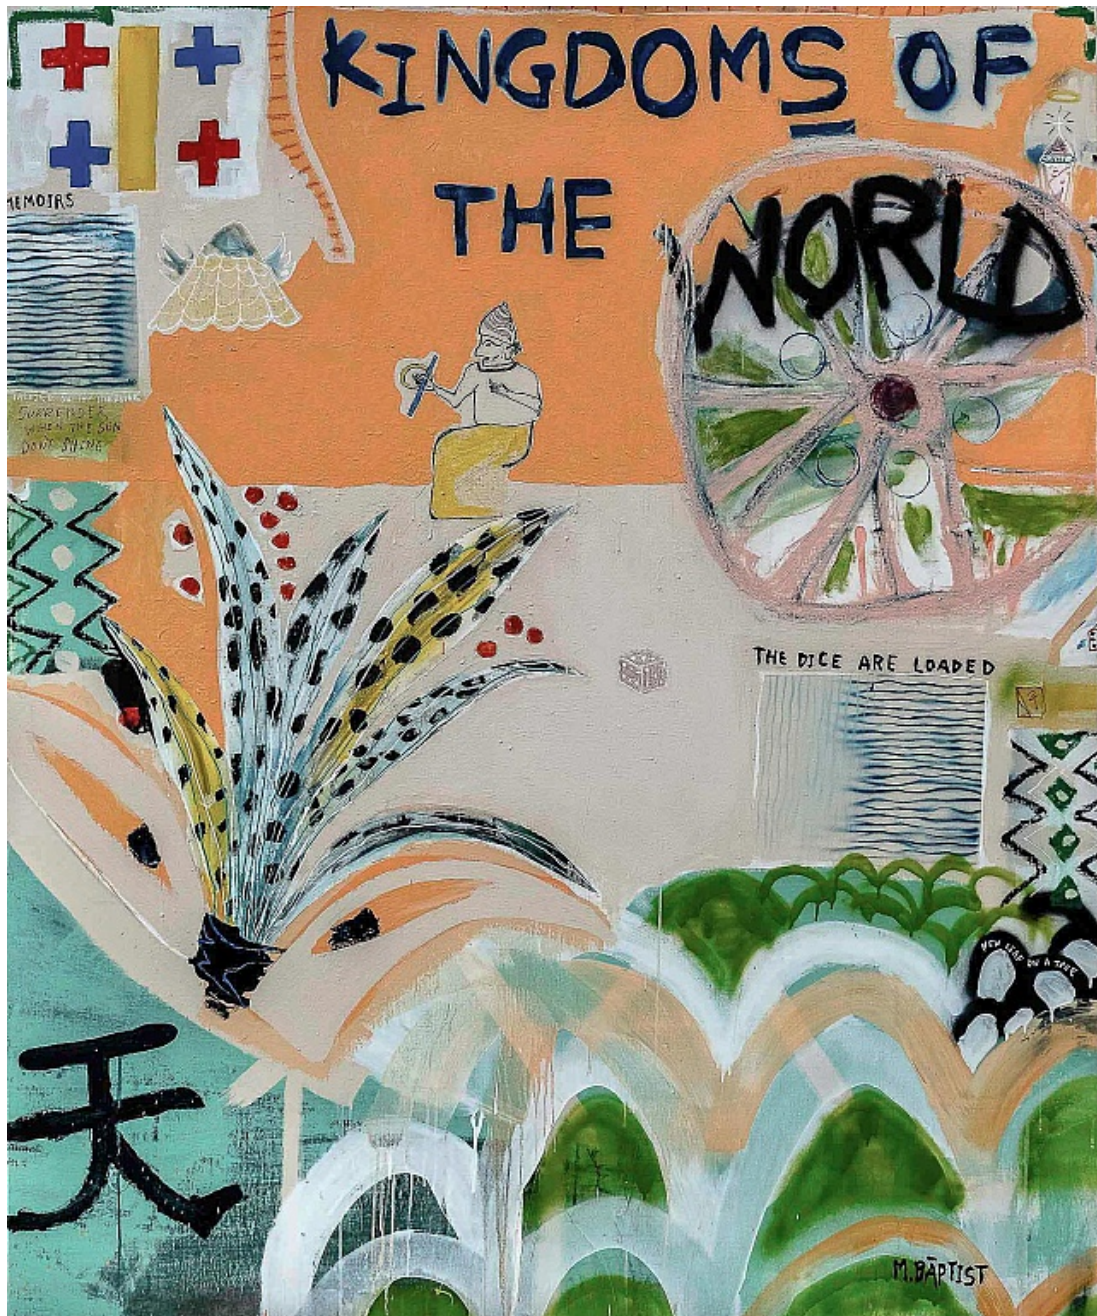

Marty Baptist

Kingdoms of the World, 2019

Acrylic, oil stick, aerosol enamel on canvas

183h x 152w cm

MB004

A$ 5,800.00

(Available)

ACCOUNT DETAILS

BANK : WESTPAC

ACCOUNT NAME: BYRON BAY LIBRARY EXHIBITION SPACE

BSB NO : 032 573

ACCOUNT NO : 289 215

SWIFT CODE : WPACAU2S

(ALTERNATE 11-CHARACTER SWIFT CODE) : WPACAU2SXXX

PAYMENT DETAILS

LONE GOAT GALLERY

ADDRESS : 28 LAWSON STREET

BYRON BAY NSW 2481

ABN : 14 472 131 473

PH : +61 421009862

CONTACT : ANDREW MCDONALD