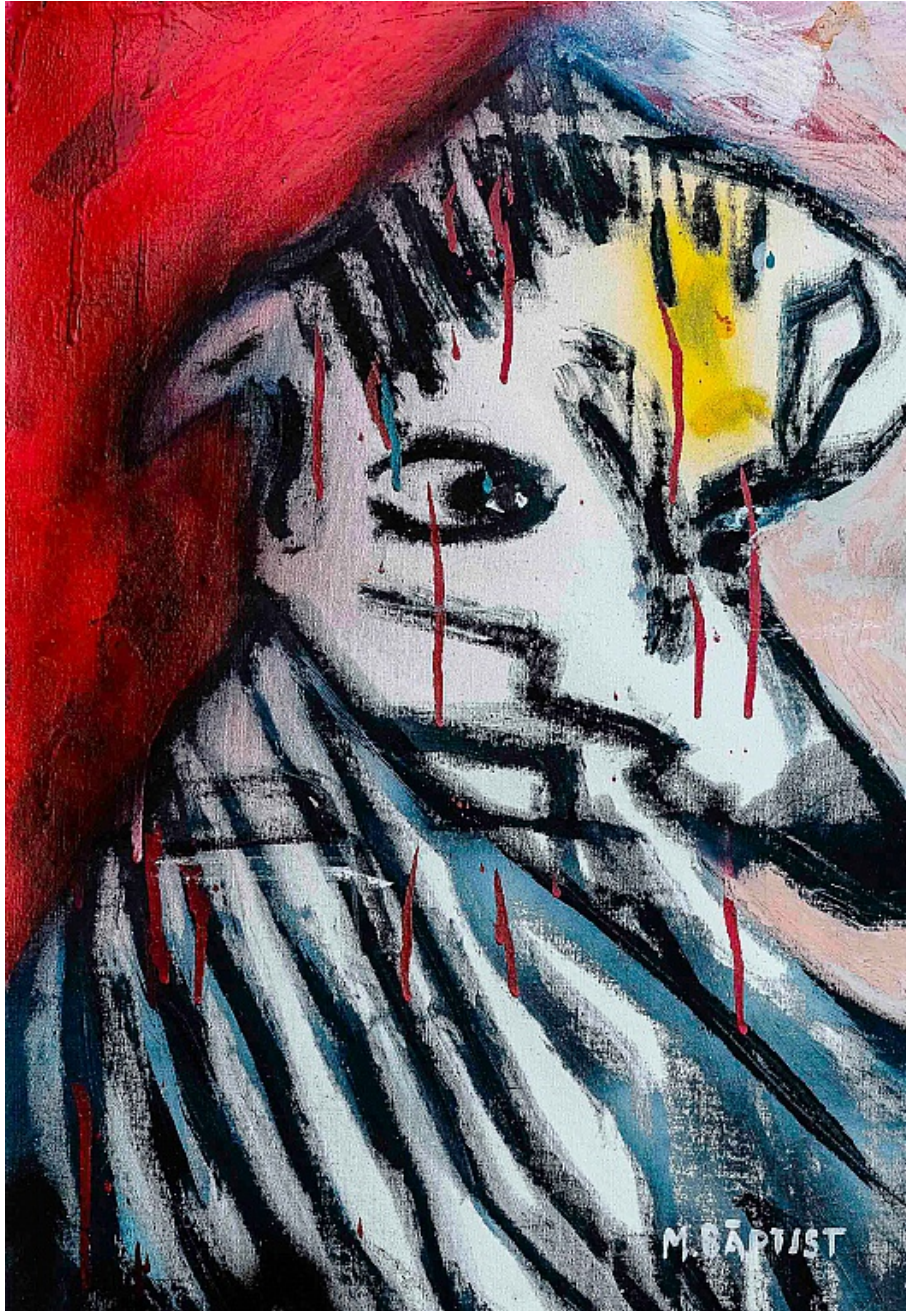

Marty Baptist
Street Ratz, 2019
Acrylic, oil stick, aerosol enamel on canvas
58h x 41w cm
MB003
A$ 650.00
(Available)

ACCOUNT DETAILS

BANK : WESTPAC
ACCOUNT NAME: BYRON BAY LIBRARY EXHIBITION SPACE
BSB NO : 032 573
ACCOUNT NO : 289 215
SWIFT CODE : WPACAU2S
(ALTERNATE 11-CHARACTER SWIFT CODE) : WPACAU2SXXX

PAYMENT DETAILS

LONE GOAT GALLERY
ADDRESS : 28 LAWSON STREET
BYRON BAY NSW 2481
ABN : 14 472 131 473
PH : +61 421009862
CONTACT : ANDREW MCDONALD