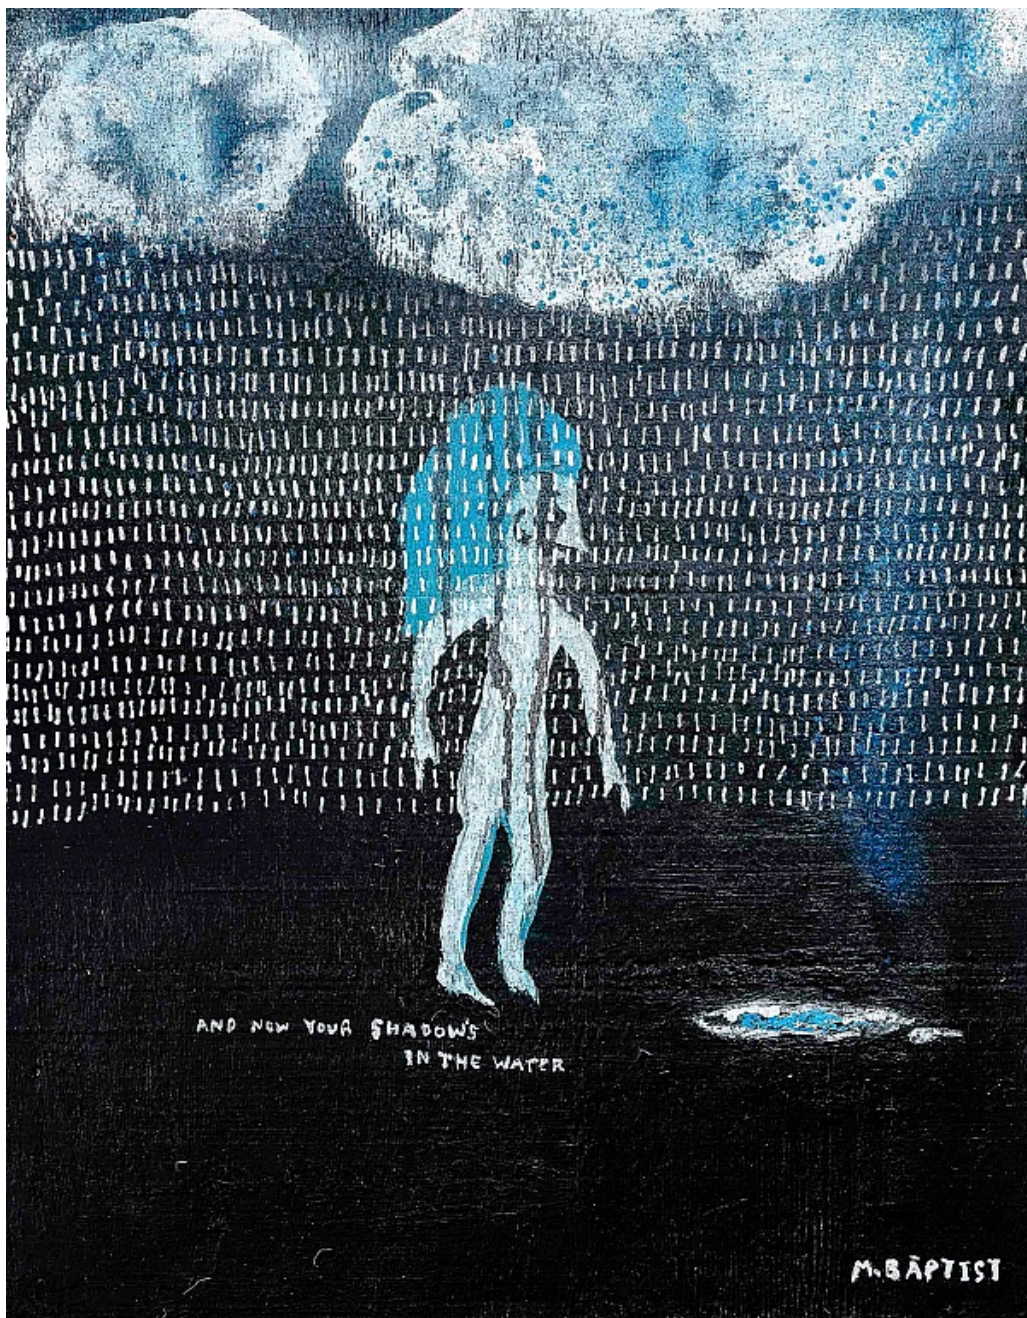

Marty Baptist
Shadows in the Water, 2019
Acrylic, oil stick, aerosol enamel on plywood
48h x 38w cm
MB013
A$ 600.00
(Sold)

ACCOUNT DETAILS

BANK : WESTPAC
ACCOUNT NAME: BYRON BAY LIBRARY EXHIBITION SPACE
BSB NO : 032 573
ACCOUNT NO : 289 215
SWIFT CODE : WPACAU2S
(ALTERNATE 11-CHARACTER SWIFT CODE) : WPACAU2SXXX

PAYMENT DETAILS

LONE GOAT GALLERY
ADDRESS : 28 LAWSON STREET
BYRON BAY NSW 2481
ABN : 14 472 131 473
PH : +61 421009862
CONTACT : ANDREW MCDONALD