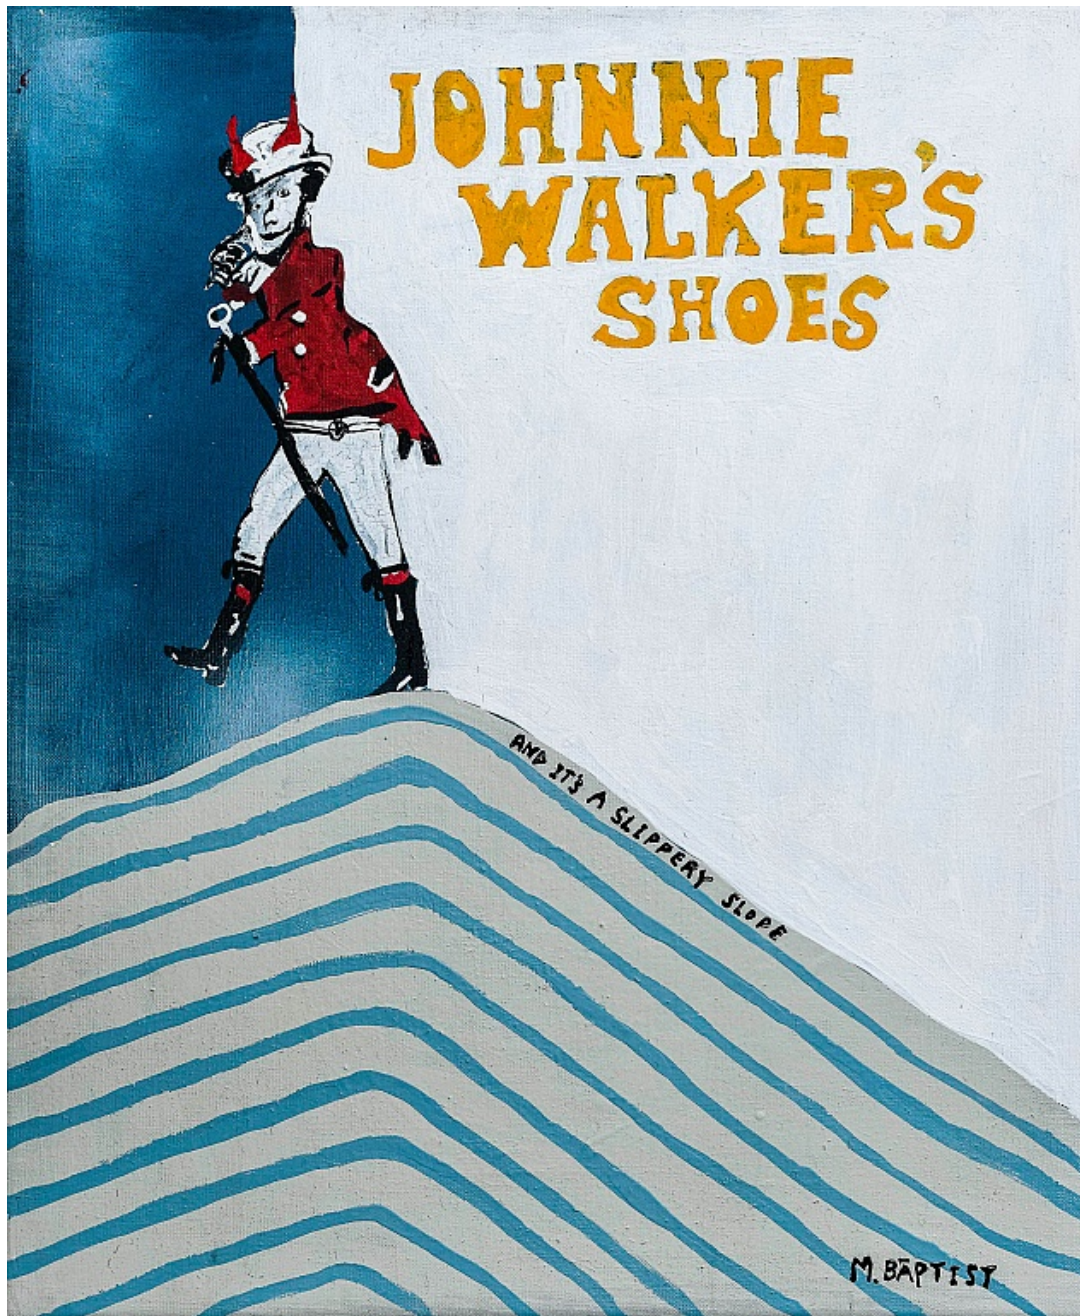

Marty Baptist
Walking in Johnny Walker's Shoes, 2019
Acrylic, aerosol enamel on linen

60h x 50w cm

MB019

A$ 900.00

(Available)

ACCOUNT DETAILS

BANK : WESTPAC

ACCOUNT NAME: BYRON BAY LIBRARY EXHIBITION SPACE

BSB NO : 032 573

ACCOUNT NO : 289 215

SWIFT CODE : WPACAU2S

(ALTERNATE 11-CHARACTER SWIFT CODE) : WPACAU2SXXX

PAYMENT DETAILS

LONE GOAT GALLERY

ADDRESS : 28 LAWSON STREET

BYRON BAY NSW 2481

ABN : 14 472 131 473

PH : +61 421009862

CONTACT : ANDREW MCDONALD