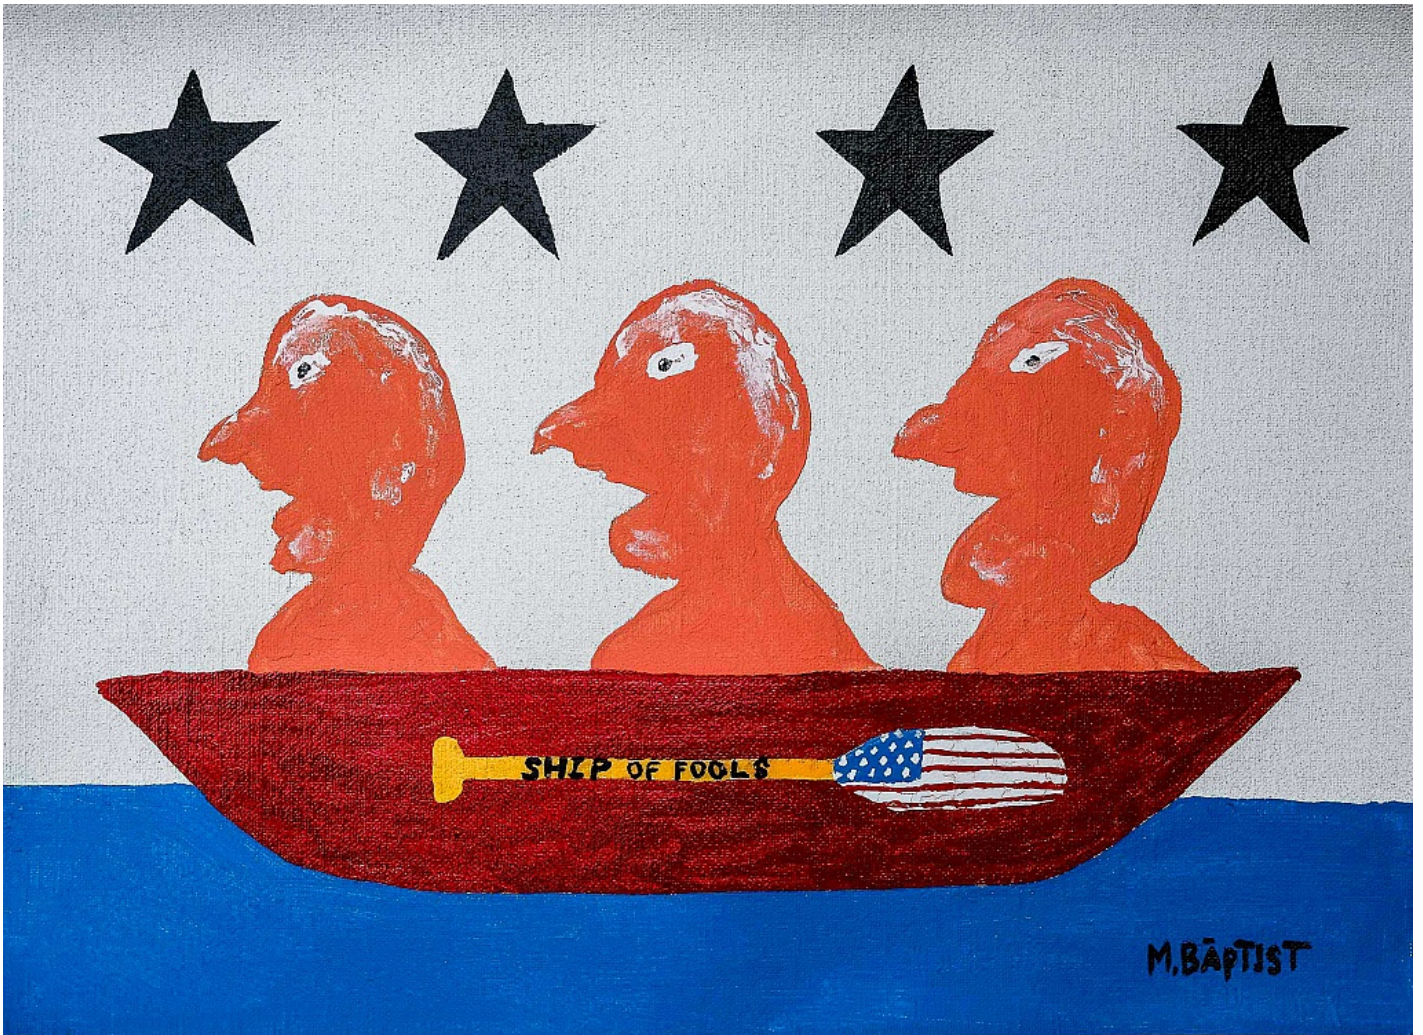

Marty Baptist
Ship of Fools, 2019
Acrylic, aerosol enamel on linen
34h x 47w cm
MB015
A$ 600.00
(Available)

ACCOUNT DETAILS

BANK : WESTPAC
ACCOUNT NAME: BYRON BAY LIBRARY EXHIBITION SPACE
BSB NO : 032 573
ACCOUNT NO : 289 215
SWIFT CODE : WPACAU2S
(ALTERNATE 11-CHARACTER SWIFT CODE) : WPACAU2SXXX

PAYMENT DETAILS

LONE GOAT GALLERY
ADDRESS : 28 LAWSON STREET
BYRON BAY NSW 2481
ABN : 14 472 131 473
PH : +61 421009862
CONTACT : ANDREW MCDONALD