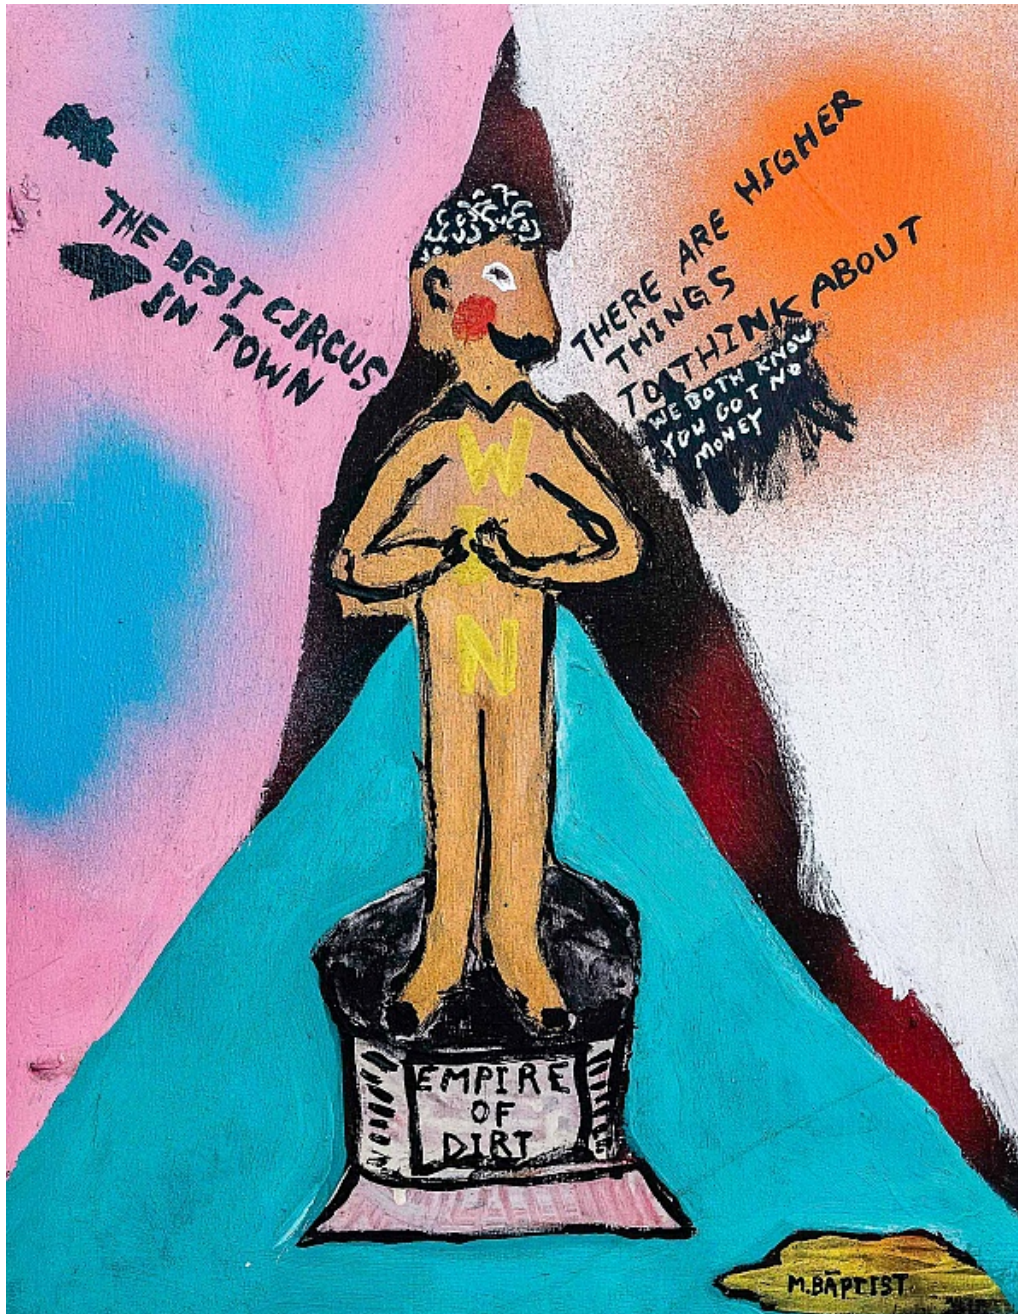

Marty Baptist
The Best Circus in Town, 2019
Acrylic, oil stick, aerosol enamel on canvas
48h x 38w cm
MB009
A$ 600.00
(Available)

ACCOUNT DETAILS

BANK : WESTPAC
ACCOUNT NAME: BYRON BAY LIBRARY EXHIBITION SPACE
BSB NO : 032 573
ACCOUNT NO : 289 215
SWIFT CODE : WPACAU2S
(ALTERNATE 11-CHARACTER SWIFT CODE) : WPACAU2SXXX

PAYMENT DETAILS

LONE GOAT GALLERY
ADDRESS : 28 LAWSON STREET
BYRON BAY NSW 2481
ABN : 14 472 131 473
PH : +61 421009862
CONTACT : ANDREW MCDONALD