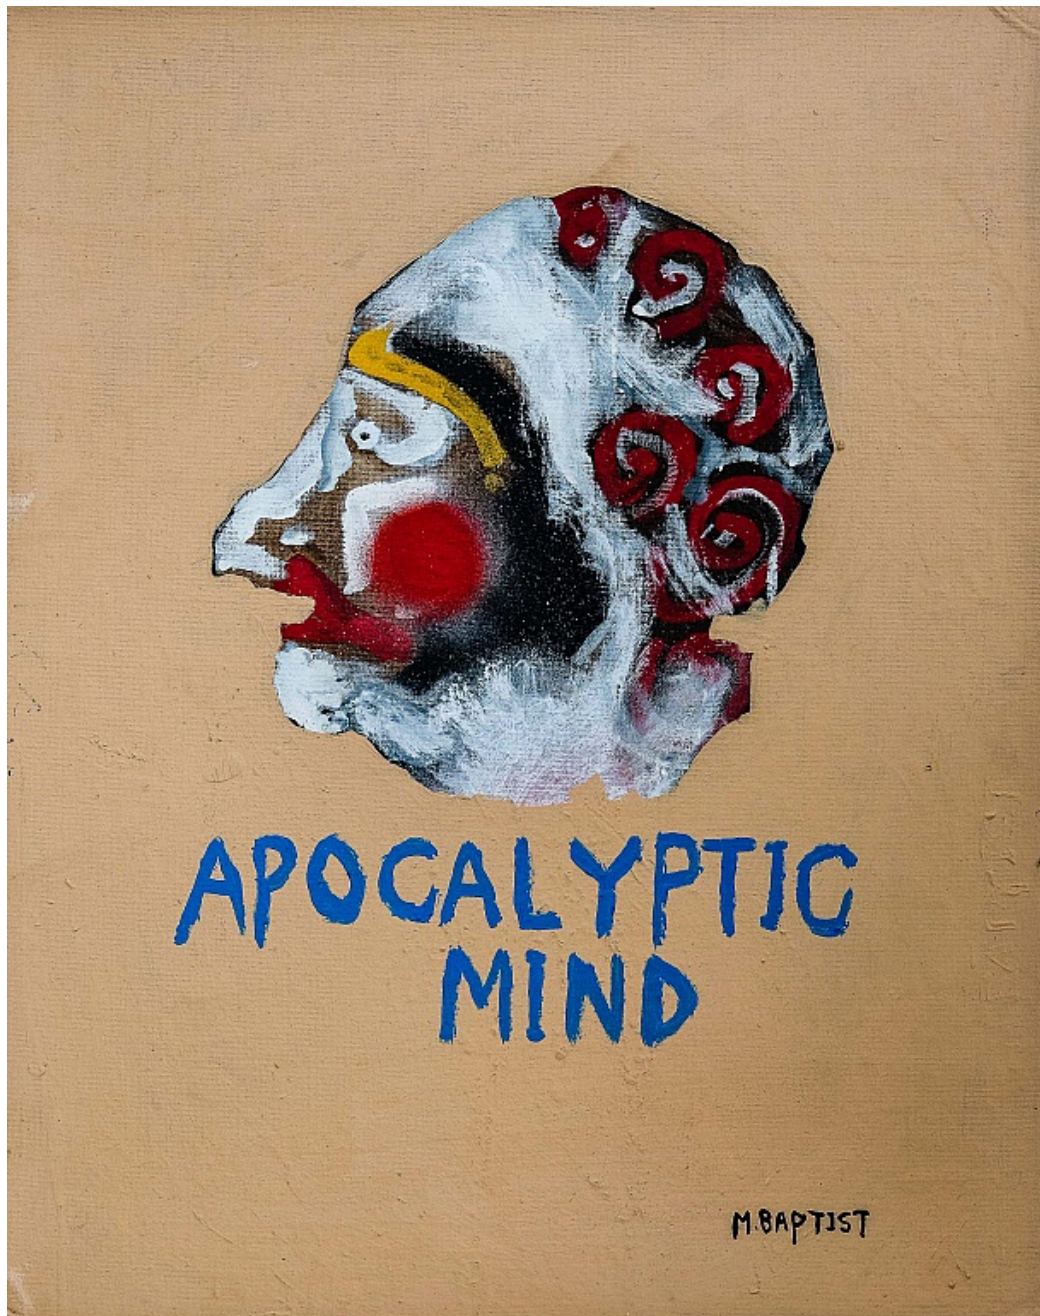

Marty Baptist
Apocalyptic Mind, 2019
Acrylic, aerosol enamel on canvas
51h x 41w cm
MB002
A$ 650.00
(Sold)

ACCOUNT DETAILS

BANK : WESTPAC
ACCOUNT NAME: BYRON BAY LIBRARY EXHIBITION SPACE
BSB NO : 032 573
ACCOUNT NO : 289 215
SWIFT CODE : WPACAU2S
(ALTERNATE 11-CHARACTER SWIFT CODE) : WPACAU2SXXX

PAYMENT DETAILS

LONE GOAT GALLERY
ADDRESS : 28 LAWSON STREET
BYRON BAY NSW 2481
ABN : 14 472 131 473
PH : +61 421009862
CONTACT : ANDREW MCDONALD