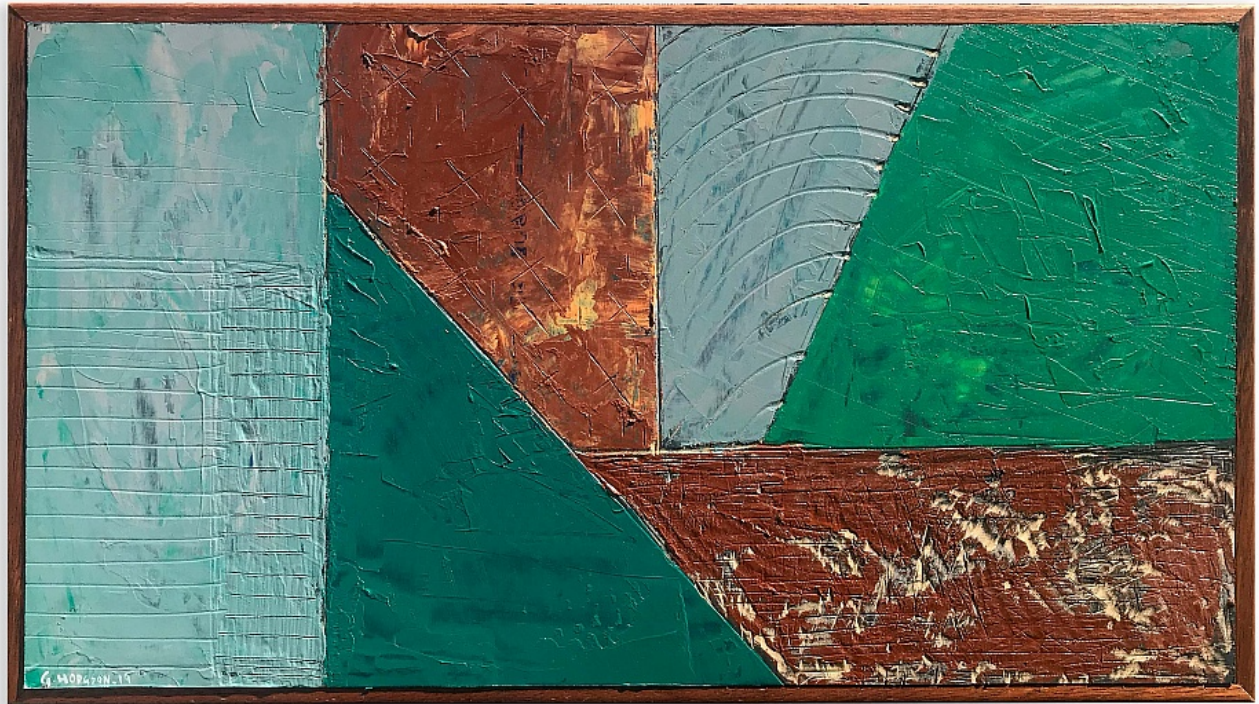

ACCOUNT DETAILS

BANK : WESTPAC
ACCOUNT NAME: BYRON BAY LIBRARY EXHIBITION SPACE
BSB NO : 032 573
ACCOUNT NO : 289 215
SWIFT CODE : WPACAU2S
(ALTERNATE 11-CHARACTER SWIFT CODE) : WPACAU2SXXX

PAYMENT DETAILS

LONE GOAT GALLERY
ADDRESS : 28 LAWSON STREET
BYRON BAY NSW 2481
ABN : 14 472 131 473
PH : +61 421009862
CONTACT : ANDREW MCDONALD