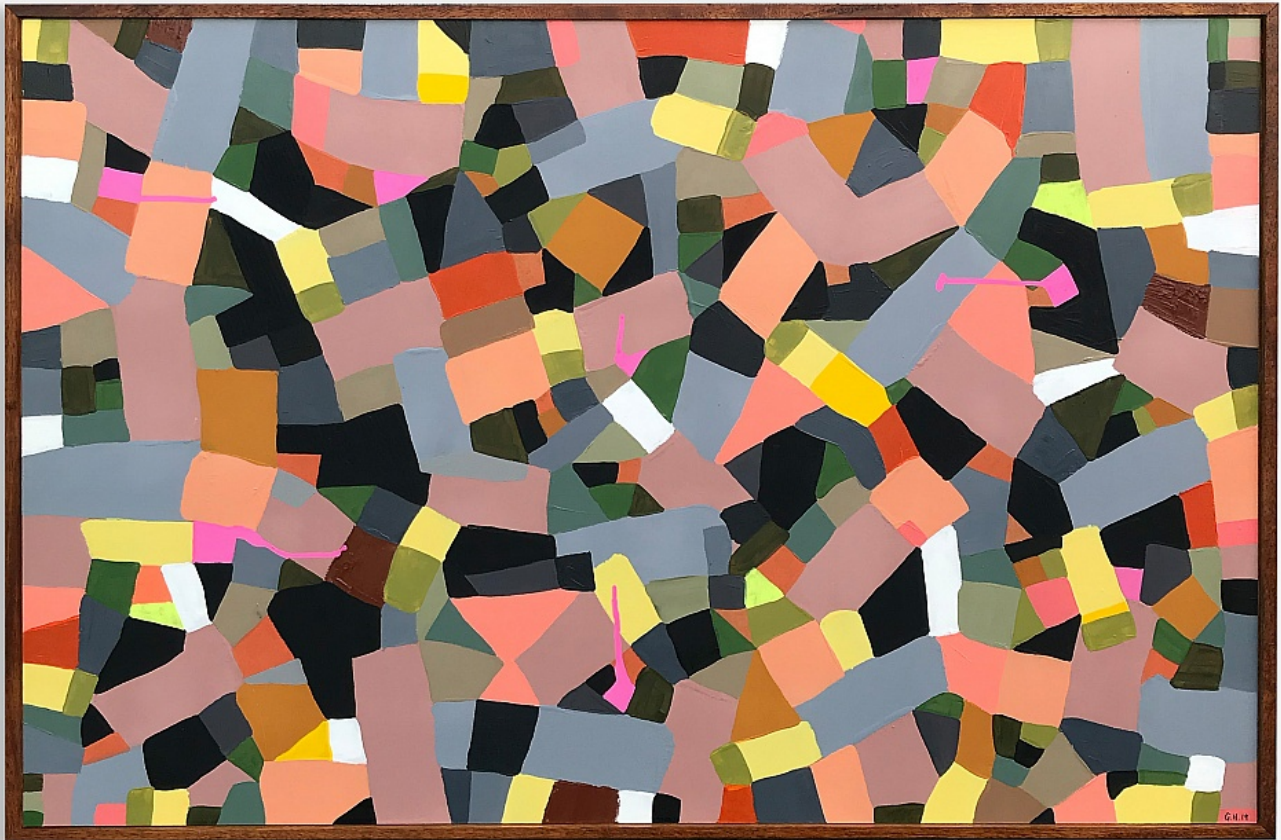

Greg Hodgson
No middle anymore, 2019
Acrylic on wood panel with handmade frame
GH021
A$ 280.00
(Available)

ACCOUNT DETAILS

BANK : WESTPAC
ACCOUNT NAME: BYRON BAY LIBRARY EXHIBITION SPACE
BSB NO : 032 573
ACCOUNT NO : 289 215
SWIFT CODE : WPACAU2S
(ALTERNATE 11-CHARACTER SWIFT CODE) : WPACAU2SXXX

PAYMENT DETAILS

LONE GOAT GALLERY
ADDRESS : 28 LAWSON STREET
BYRON BAY NSW 2481
ABN : 14 472 131 473
PH : +61 421009862
CONTACT : ANDREW MCDONALD