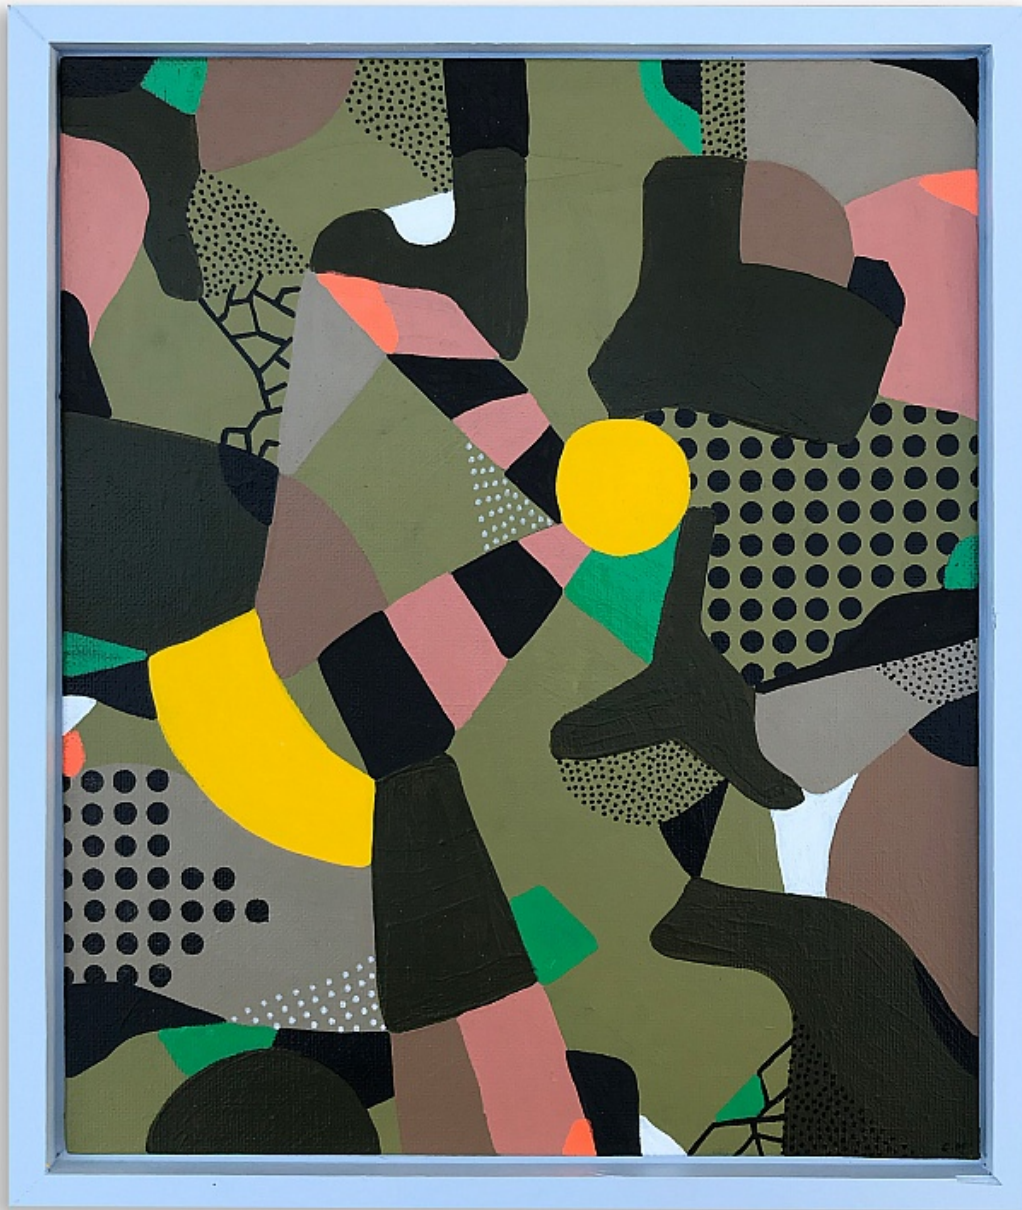

Greg Hodgson
A girl who burns dots in your eyes, 2019
Acrylic and paint marker on canvas panel with handmade frame
GH003
A$ 280.00
(Available)

Greg Hodgson

Loosen your tie and your life will be over, 2019

Acrylic, oil and paint marker on canvas panel with handmade frame

GH004

A$ 280.00

(Available)

ACCOUNT DETAILS

BANK : WESTPAC

ACCOUNT NAME: BYRON BAY LIBRARY EXHIBITION SPACE

BSB NO : 032 573

ACCOUNT NO : 289 215

SWIFT CODE : WPACAU2S

(ALTERNATE 11-CHARACTER SWIFT CODE) : WPACAU2SXXX

PAYMENT DETAILS

LONE GOAT GALLERY

ADDRESS : 28 LAWSON STREET

BYRON BAY NSW 2481

ABN : 14 472 131 473

PH : +61 421009862

CONTACT : ANDREW MCDONALD