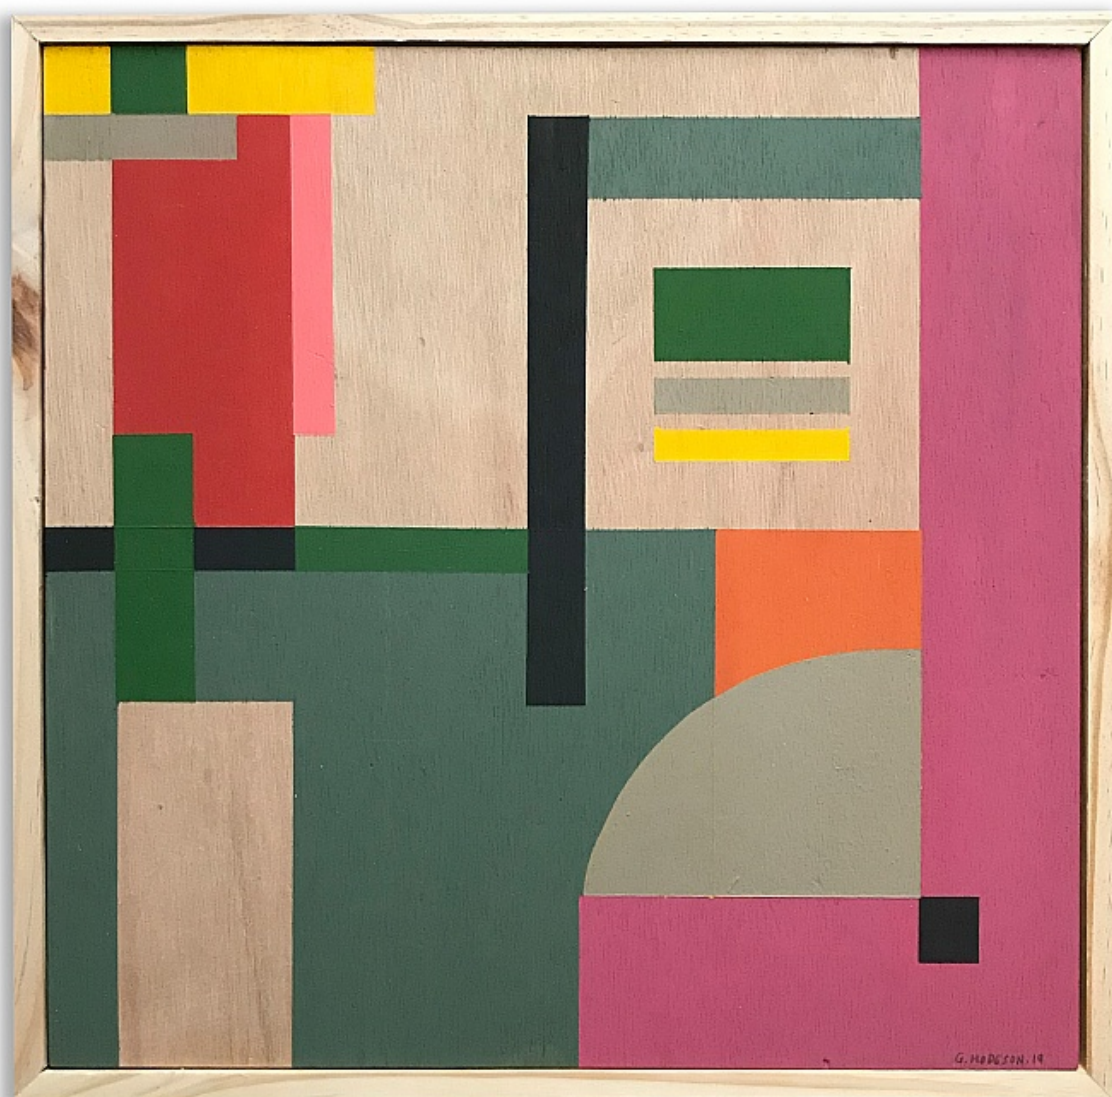

Greg Hodgson
Mountain full of all kinds of harm, 2019
Acrylic on mdf panel with handmade frame
GH033
A$ 300.00
(Available)

ACCOUNT DETAILS

BANK : WESTPAC
ACCOUNT NAME: BYRON BAY LIBRARY EXHIBITION SPACE
BSB NO : 032 573
ACCOUNT NO : 289 215
SWIFT CODE : WPACAU2S
(ALTERNATE 11-CHARACTER SWIFT CODE) : WPACAU2SXXX

PAYMENT DETAILS

LONE GOAT GALLERY
ADDRESS : 28 LAWSON STREET
BYRON BAY NSW 2481
ABN : 14 472 131 473
PH : +61 421009862
CONTACT : ANDREW MCDONALD