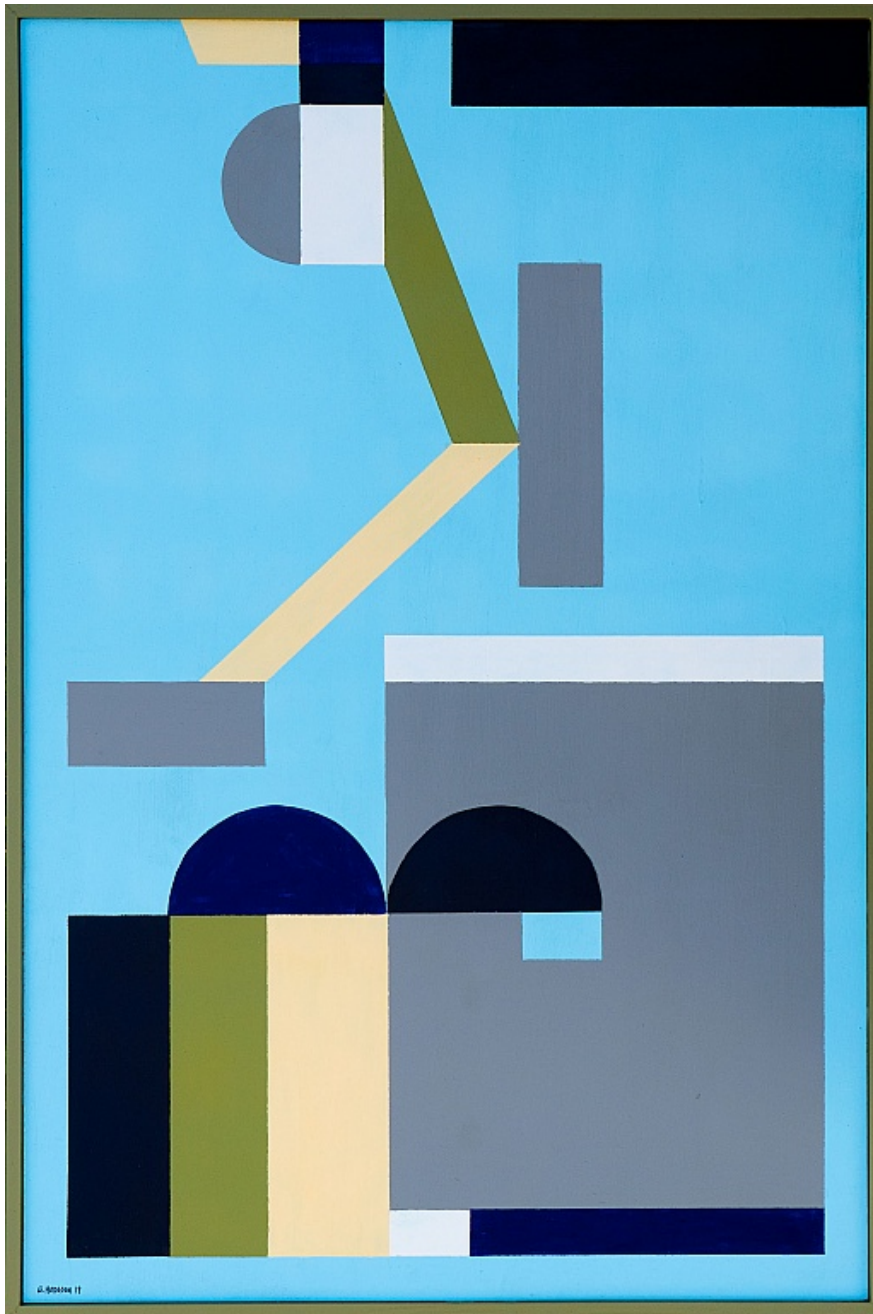

Greg Hodgson
It's a long train out of here, 2019
Acrylic on plywood panel with handmade frame
GH024
A$ 350.00
(Available)

Greg Hodgson
The Eastern Store, 2019
Acrylic on plywood panel with handmade frame
GH025
A$ 800.00
(Available)

ACCOUNT DETAILS

BANK : WESTPAC
ACCOUNT NAME: BYRON BAY LIBRARY EXHIBITION SPACE
BSB NO : 032 573
ACCOUNT NO : 289 215
SWIFT CODE : WPACAU2S
(ALTERNATE 11-CHARACTER SWIFT CODE) : WPACAU2SXXX

PAYMENT DETAILS

LONE GOAT GALLERY
ADDRESS : 28 LAWSON STREET
BYRON BAY NSW 2481
ABN : 14 472 131 473
PH : +61 421009862
CONTACT : ANDREW MCDONALD