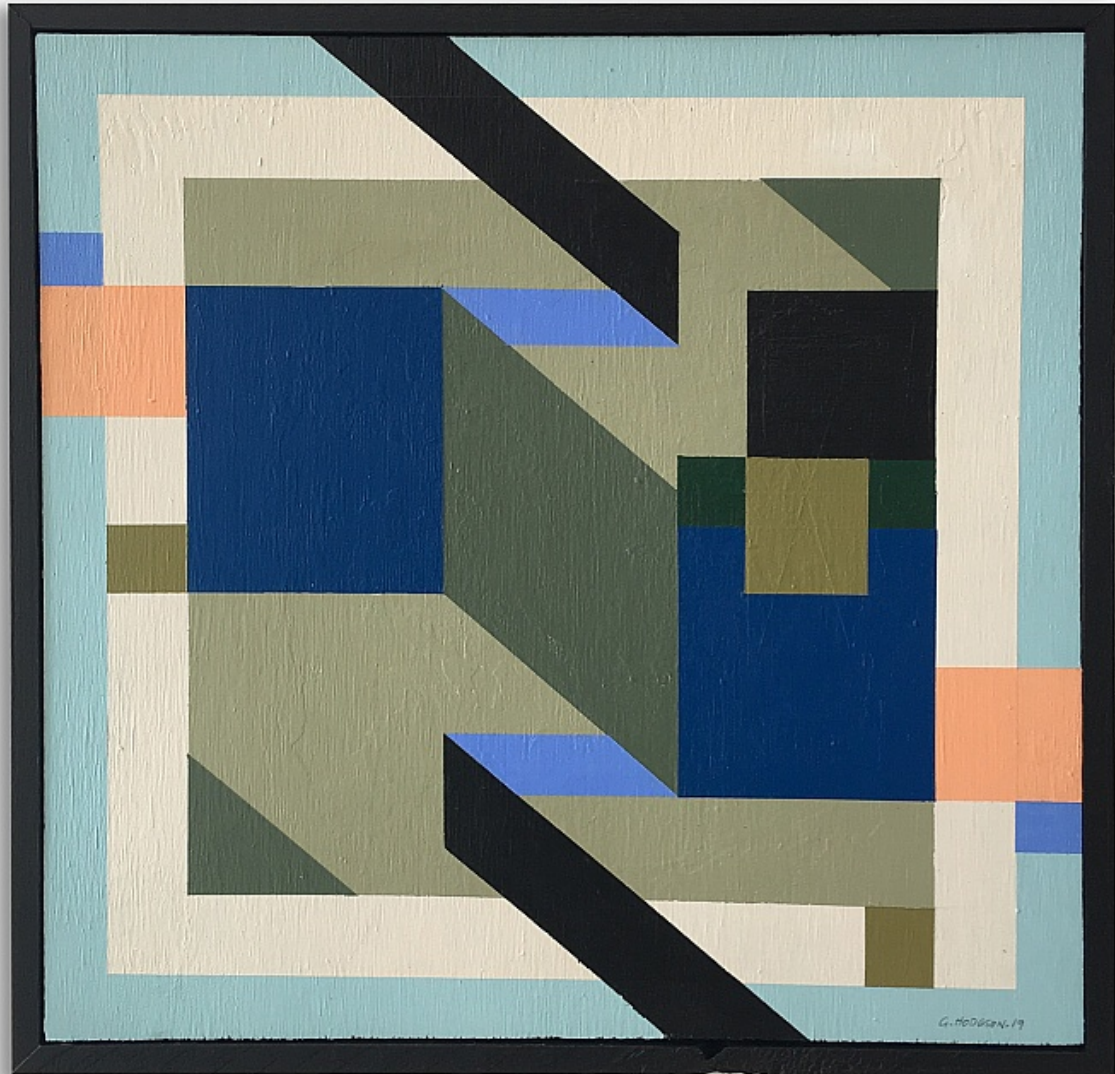

ACCOUNT DETAILS

BANK : WESTPAC
ACCOUNT NAME: BYRON BAY LIBRARY EXHIBITION SPACE
BSB NO : 032 573
ACCOUNT NO : 289 215
SWIFT CODE : WPACAU2S
(ALTERNATE 11-CHARACTER SWIFT CODE) : WPACAU2SXXX

PAYMENT DETAILS

LONE GOAT GALLERY
ADDRESS : 28 LAWSON STREET
BYRON BAY NSW 2481
ABN : 14 472 131 473
PH : +61 421009862
CONTACT : ANDREW MCDONALD