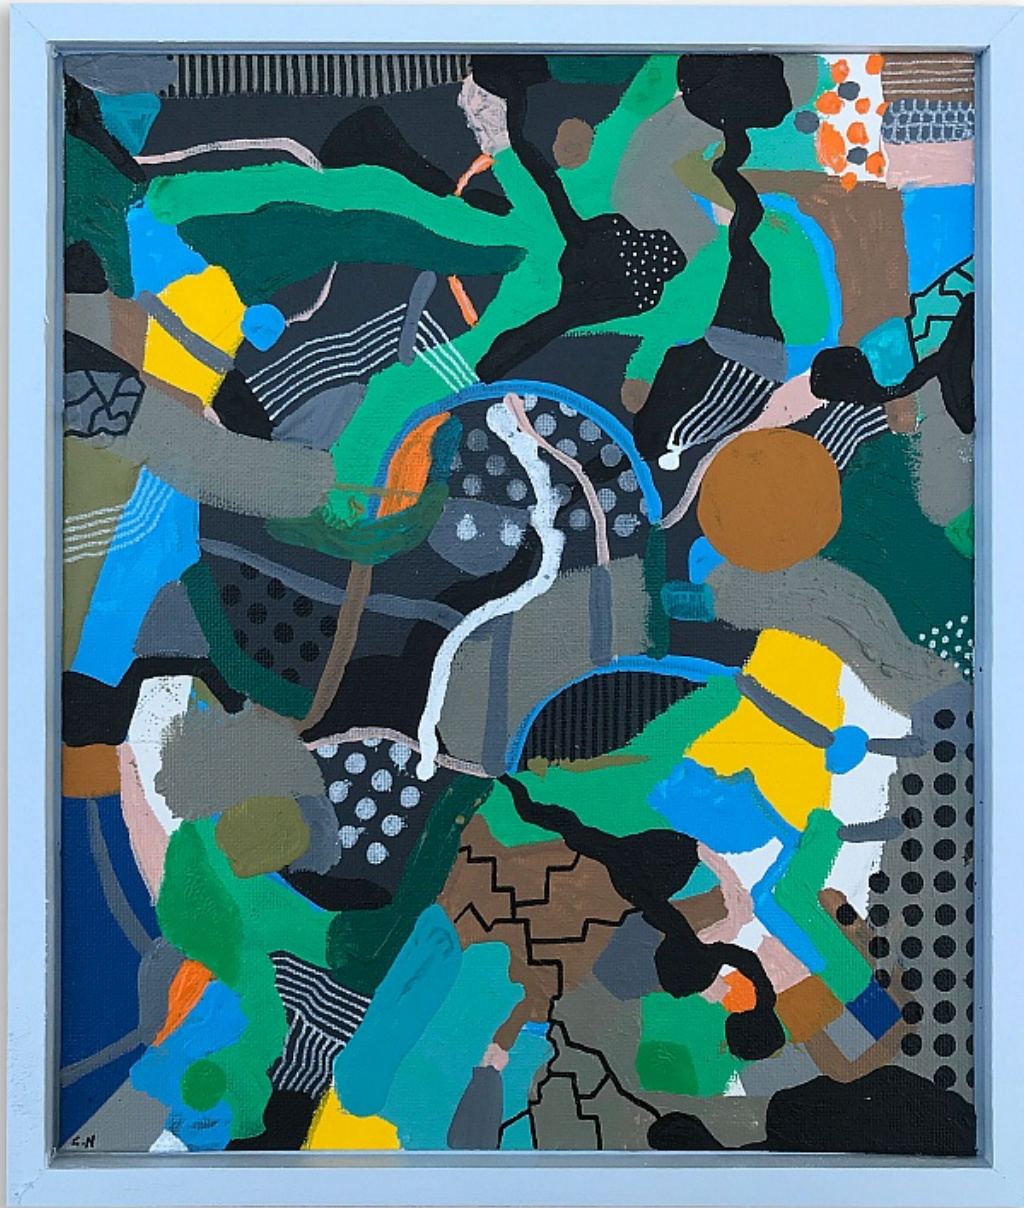

CONTACT : ANDREW MCDONALD

Greg Hodgson
A little swagger got you lost in your own mind, 2019
Acrylic and paint marker on canvas panel with handmade frame
GH005
A\$ 280.00
(Available)

ACCOUNT DETAILS

BANK : WESTPAC
ACCOUNT NAME: BYRON BAY LIBRARY EXHIBITION SPACE
BSB NO : 032 573
ACCOUNT NO : 289 215
SWIFT CODE : WPACAU2S
(ALTERNATE 11-CHARACTER SWIFT CODE) : WPACAU2SXXX